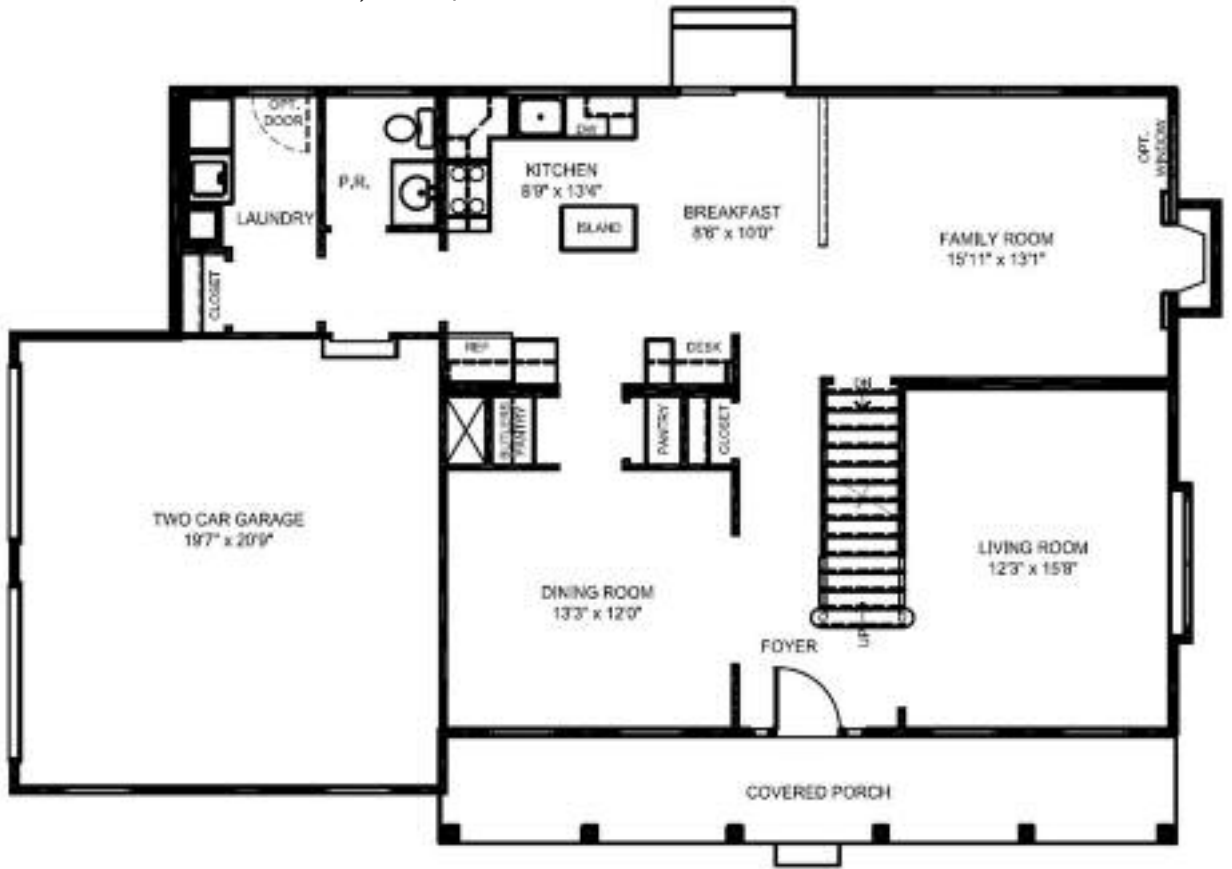

The Doyle - Farmhouse

2,438 s/f

The Doyle - Farmhouse

First Floor Plan - 1,177 s/f

Second Floor Plan - 1,261 s/f